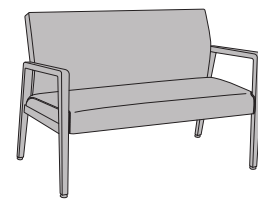

Valdina Collection

VLDFIXBXX

Unit Style

34
34"W
(30" Seat Width)

46
46"W
(42" Seat Width)

Back Height Style

G
Short Back
(35" Height)

P
Tall Back
(43" Height)