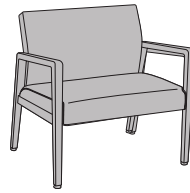

Valdina Collection

VLDFIXBXX

Unit Style

34
34"W
(30" Seat Width)

46
46"W
(42" Seat Width)

Back Height Style

G
Short Back
(35" Height)

P
Tall Back
(43" Height)