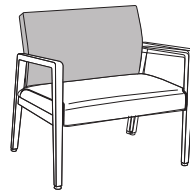

Valdina Collection

VLDFIXBXX

Unit Style

34
34"W
(30" Seat Width)

46
46"W
(42" Seat Width)

Back Height Style

G
Short Back
(35" Height)

P
Tall Back
(43" Height)